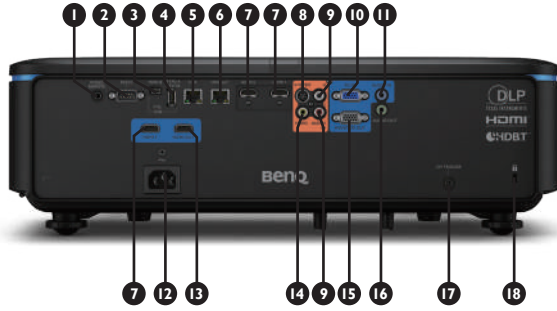

Input and Output Terminals

- ① Wired Remote Input
- ② RS232 Input (D-sub 9pin, male)
- ③ USB Type B (Service)
- ④ USB Type A (5V / 2A power)
- ⑤ LAN Port (RJ45 for Network control)
- ⑥ HDBaseT
- ⑦ HDMI Input
- ⑧ S-Video Input
- ⑨ RCA Audio Input L / R
- ⑩ PC Input
- ⑪ Audio Input (mini jack)
- ⑫ AC Power Jack
- ⑬ HDMI Output
- ⑭ Composite Video (RCA)
- ⑮ Monitor Output (D-sub 15pin, Female)
- ⑯ Audio Output (mini jack)
- ⑰ Audio out (mini jack)
- ⑱ IR Receiver