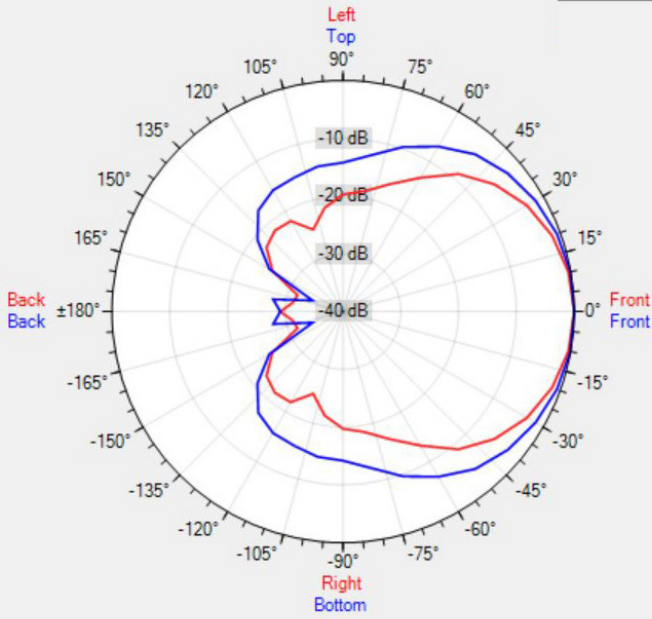

The MPLT32-G loudspeaker can be painted in any colour.

TECHNICAL SPECIFICATIONS

height in mm	250	width in mm	360
depth in mm	290	loudspeaker system	2-way
woofer size in inch	6.5	tweeter size in inch	1
mounting system	U-bracket	colour	grey
100V transformer power taps in watts	32 - 16 - 8 - 4	SPL 1W/1m in dB	98
max SPL 1m in dB	113	frequency response in Hz	75 - 18 k
main construction material	ABS plastic	IP rating	66
applicable low impedance	no	applicable in 100V	yes
Horizontal dispersion angle 1000 Hz	105°	Vertical dispersion angle 1000 Hz	140°
closest RAL colour (subject to deviations)	RAL9006	Net weight product (kg)	3.00

POLAR PLOTS

Data Shown: MPLT32 (Apart Audio)
 Display Parameters: Frequency: 1000Hz (1/24th Octave)

Horizontal
 Vertical

Data Shown: MPLT32 (Apart Audio)
 Display Parameters: Frequency: 2000Hz (1/24th Octave)