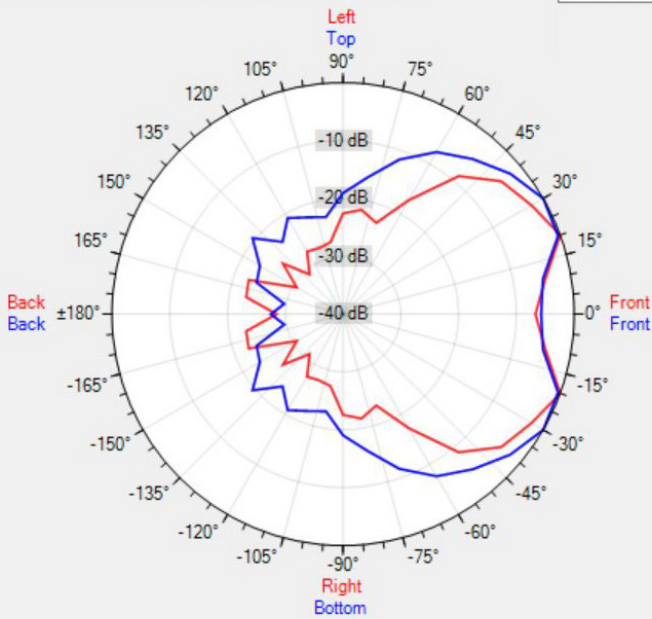

The MPLT32-G loudspeaker can be painted in any colour.

TECHNICAL SPECIFICATIONS

height in mm	250	width in mm	360
depth in mm	290	loudspeaker system	2-way
woofer size in inch	6.5	tweeter size in inch	1
mounting system	U-bracket	colour	grey
100V transformer power taps in watts	32 - 16 - 8 - 4	SPL 1W/1m in dB	98
max SPL 1m in dB	113	frequency response in Hz	75 - 18 k
main construction material	ABS plastic	IP rating	66
applicable low impedance	no	applicable in 100V	yes
Horizontal dispersion angle 1000 Hz	105°	Vertical dispersion angle 1000 Hz	140°
closest RAL colour (subject to deviations)	RAL9006	Net weight product (kg)	3.00

POLAR PLOTS

Data Shown: MPLT32 (Apart Audio)
 Display Parameters: Frequency: 1000Hz (1/24th Octave)

Horizontal
 Vertical

Data Shown: MPLT32 (Apart Audio)
 Display Parameters: Frequency: 2000Hz (1/24th Octave)

Horizontal
 Vertical

Data Shown: MPLT32 (Apart Audio)
 Display Parameters: Frequency: 4000Hz (1/24th Octave)

Horizontal
 Vertical

Data Shown: MPLT32 (Apart Audio)
 Display Parameters: Frequency: 8000Hz (1/24th Octave)