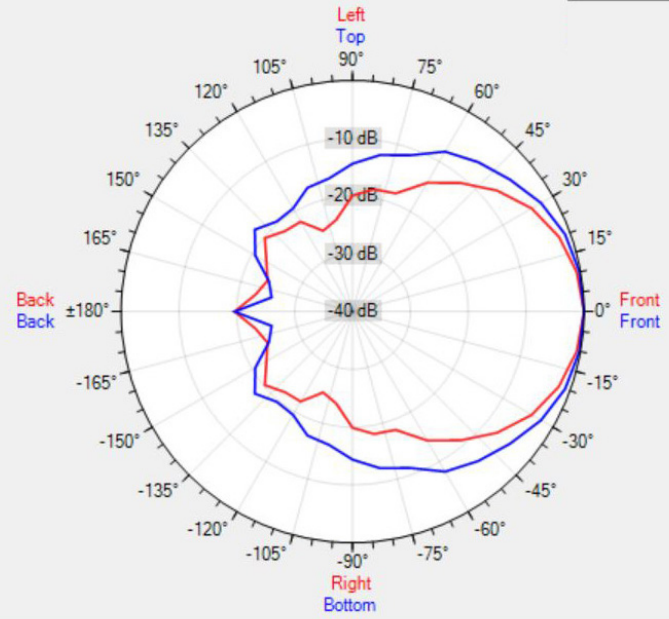

The MPLT32-G loudspeaker can be painted in any colour.

TECHNICAL SPECIFICATIONS

height in mm	250	width in mm	360
depth in mm	290	loudspeaker system	2-way
woofer size in inch	6.5	tweeter size in inch	1
mounting system	U-bracket	colour	grey
100V transformer power taps in watts	32 - 16 - 8 - 4	SPL 1W/1m in dB	98
max SPL 1m in dB	113	frequency response in Hz	75 - 18 k
main construction material	ABS plastic	IP rating	66
applicable low impedance	no	applicable in 100V	yes
Horizontal dispersion angle 1000 Hz	105°	Vertical dispersion angle 1000 Hz	140°
closest RAL colour (subject to deviations)	RAL9006	Net weight product (kg)	3.00

POLAR PLOTS

Data Shown: MPLT32 (Apart Audio)
 Display Parameters: Frequency: 1000Hz (1/24th Octave)

Horizontal
 Vertical

Data Shown: MPLT32 (Apart Audio)
 Display Parameters: Frequency: 2000Hz (1/24th Octave)

Horizontal
 Vertical

Data Shown: MPLT32 (Apart Audio)
 Display Parameters: Frequency: 4000Hz (1/24th Octave)

Horizontal
 Vertical

Data Shown: MPLT32 (Apart Audio)
 Display Parameters: Frequency: 8000Hz (1/24th Octave)