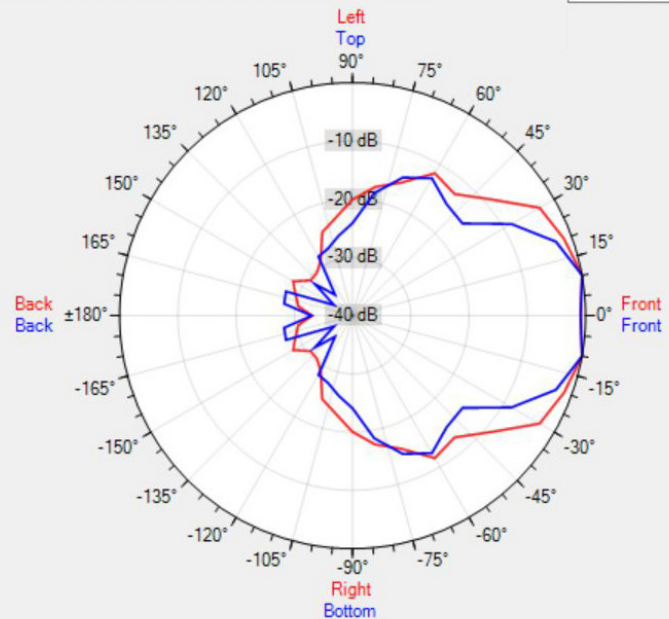

The MPLT32-G loudspeaker can be painted in any colour.

TECHNICAL SPECIFICATIONS

height in mm	250	width in mm	360
depth in mm	290	loudspeaker system	2-way
woofer size in inch	6.5	tweeter size in inch	1
mounting system	U-bracket	colour	grey
100V transformer power taps in watts	32 - 16 - 8 - 4	SPL 1W/1m in dB	98
max SPL 1m in dB	113	frequency response in Hz	75 - 18 k
main construction material	ABS plastic	IP rating	66
applicable low impedance	no	applicable in 100V	yes
Horizontal dispersion angle 1000 Hz	105°	Vertical dispersion angle 1000 Hz	140°
closest RAL colour (subject to deviations)	RAL9006	Net weight product (kg)	3.00

POLAR PLOTS

Data Shown: MPLT32 (Apart Audio)
 Display Parameters: Frequency: 1000Hz (1/24th Octave)

Horizontal
 Vertical

Data Shown: MPLT32 (Apart Audio)
 Display Parameters: Frequency: 2000Hz (1/24th Octave)

Horizontal
 Vertical

Data Shown: MPLT32 (Apart Audio)
 Display Parameters: Frequency: 4000Hz (1/24th Octave)

Horizontal
 Vertical

Data Shown: MPLT32 (Apart Audio)
 Display Parameters: Frequency: 8000Hz (1/24th Octave)

Horizontal
 Vertical

[MORE PICTURES](#)