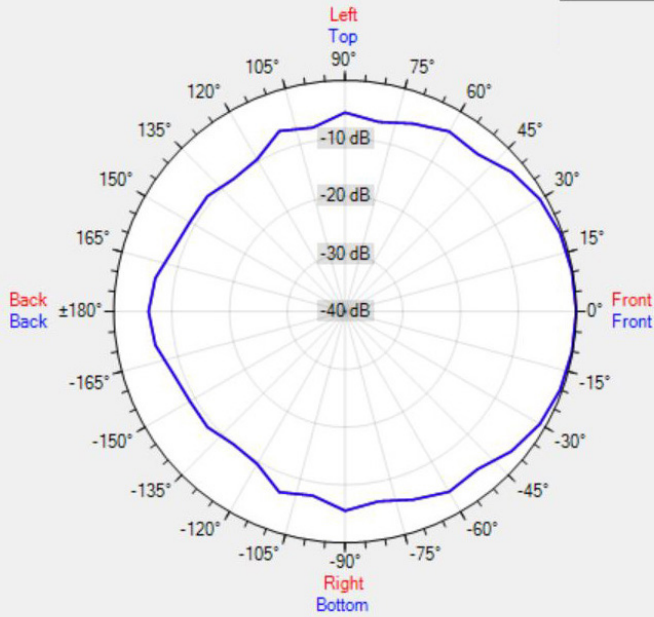

TECHNICAL SPECIFICATIONS

outside diam. in mm	0	height in mm	170
width in mm	226	depth in mm	244
loudspeaker system	single cone	woofer size in inch	5,25
woofer cone material	coated paper	mounting system	U-bracket
colour	grey	100V transformer power taps in watts	30 - 15 - 7.5 - 4
impedance in ohms	8	low impedance dynamic power in watts	30
low impedance RMS power in watts	30	SPL 1W/1m in dB	92
max SPL 1m in dB	107	frequency response in Hz	120 - 15 k
main construction material	ABS plastic	IP rating	54
applicable low impedance	yes	applicable in 100V	yes
Vertical dispersion angle 1000 Hz	180°	closest RAL colour (subject to deviations)	RAL9006
Net weight product (kg)	2.00		

POLAR PLOTS

Data Shown: MPH31 (Apart Audio)
 Display Parameters: Frequency: 1000Hz (1/24th Octave)

Horizontal
 Vertical

Data Shown: MPH31 (Apart Audio)
 Display Parameters: Frequency: 2000Hz (1/24th Octave)