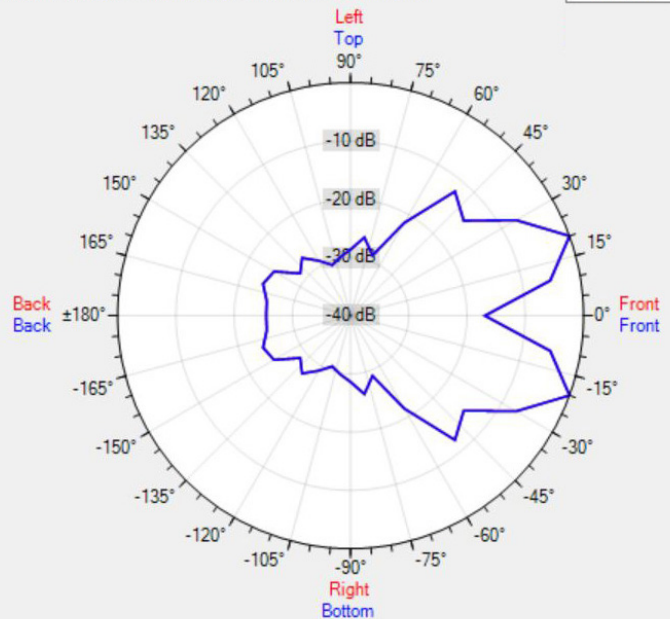

TECHNICAL SPECIFICATIONS

outside diam. in mm	0	height in mm	170
width in mm	226	depth in mm	244
loudspeaker system	single cone	woofer size in inch	5,25
woofer cone material	coated paper	mounting system	U-bracket
colour	grey	100V transformer power taps in watts	30 - 15 - 7.5 - 4
impedance in ohms	8	low impedance dynamic power in watts	30
low impedance RMS power in watts	30	SPL 1W/1m in dB	92
max SPL 1m in dB	107	frequency response in Hz	120 - 15 k
main construction material	ABS plastic	IP rating	54
applicable low impedance	yes	applicable in 100V	yes
Vertical dispersion angle 1000 Hz	180°	closest RAL colour (subject to deviations)	RAL9006
Net weight product (kg)	2.00		

POLAR PLOTS

Data Shown: MPH31 (Apart Audio)
 Display Parameters: Frequency: 1000Hz (1/24th Octave)

Horizontal
 Vertical

Data Shown: MPH31 (Apart Audio)
 Display Parameters: Frequency: 2000Hz (1/24th Octave)

Horizontal
 Vertical

Data Shown: MPH31 (Apart Audio)
 Display Parameters: Frequency: 4000Hz (1/24th Octave)

Horizontal
 Vertical

Data Shown: MPH31 (Apart Audio)
 Display Parameters: Frequency: 8000Hz (1/24th Octave)

Horizontal
 Vertical

MORE PICTURES