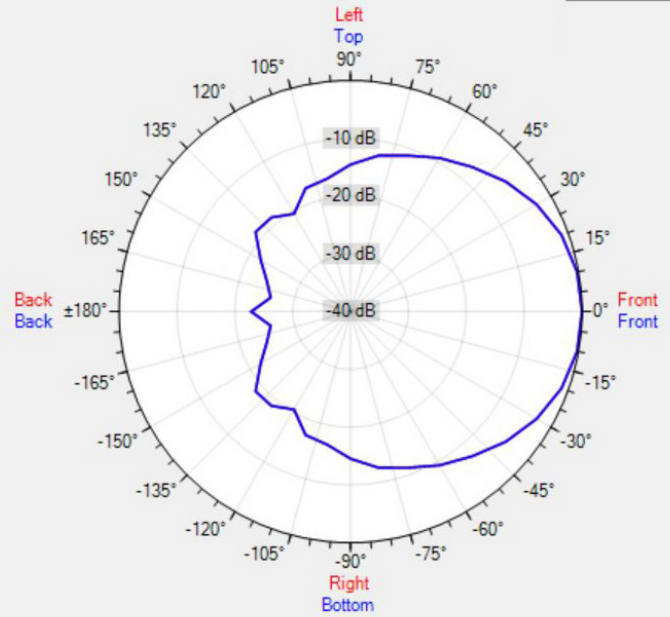

TECHNICAL SPECIFICATIONS

outside diam. in mm	0	height in mm	170
width in mm	226	depth in mm	244
loudspeaker system	single cone	woofer size in inch	5,25
woofer cone material	coated paper	mounting system	U-bracket
colour	grey	100V transformer power taps in watts	30 - 15 - 7.5 - 4
impedance in ohms	8	low impedance dynamic power in watts	30
low impedance RMS power in watts	30	SPL 1W/1m in dB	92
max SPL 1m in dB	107	frequency response in Hz	120 - 15 k
main construction material	ABS plastic	IP rating	54
applicable low impedance	yes	applicable in 100V	yes
Vertical dispersion angle 1000 Hz	180°	closest RAL colour (subject to deviations)	RAL9006
Net weight product (kg)	2.00		

POLAR PLOTS

Data Shown: MPH31 (Apart Audio)
 Display Parameters: Frequency: 1000Hz (1/24th Octave)

Horizontal
 Vertical

Data Shown: MPH31 (Apart Audio)
 Display Parameters: Frequency: 2000Hz (1/24th Octave)

Horizontal
 Vertical

Data Shown: MPH31 (Apart Audio)
 Display Parameters: Frequency: 4000Hz (1/24th Octave)

Horizontal
 Vertical

Data Shown: MPH31 (Apart Audio)
 Display Parameters: Frequency: 8000Hz (1/24th Octave)