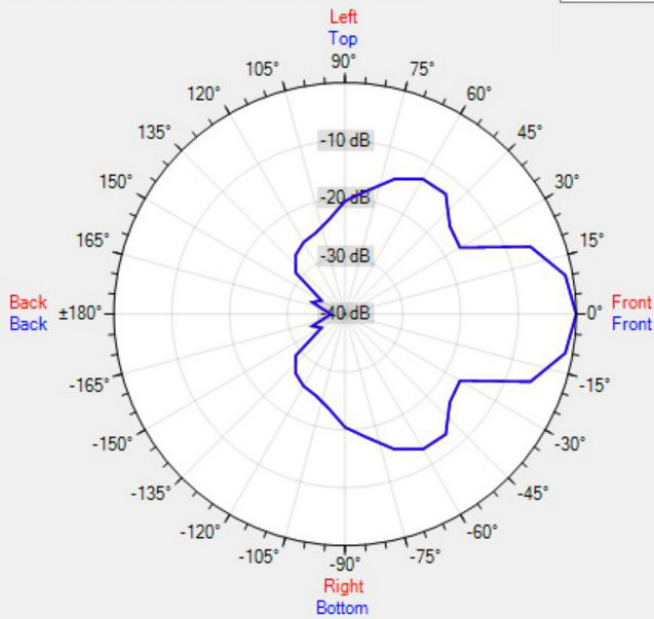

Data Shown: MPH31 (Apart Audio)
Display Parameters: Frequency: 4000Hz (1/24th Octave)

Horizontal
Vertical