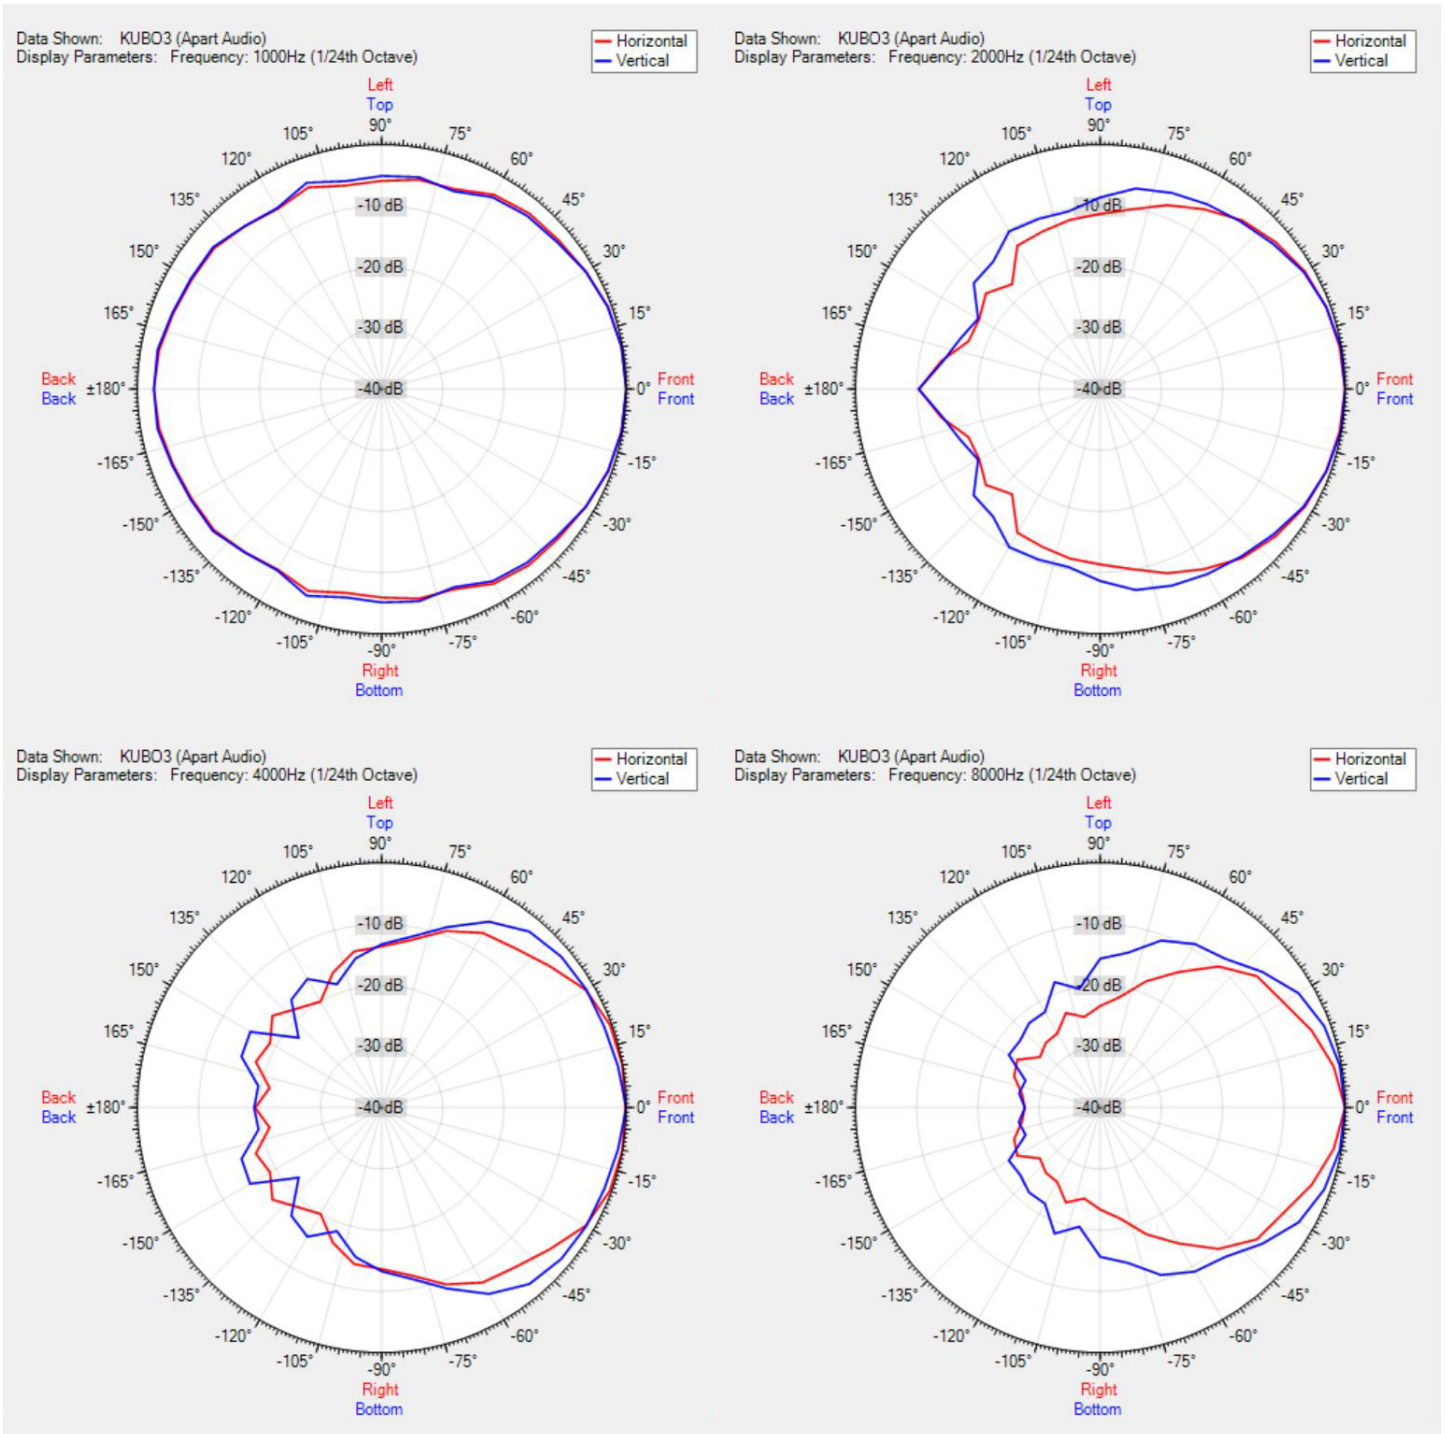

KUBO3-BL

3" compact design full range cabinet loudspeaker, black

The compact KUBO3 design loudspeaker comes with a 3" full range driver unit and bass reflex port providing a fast and dynamic bass response. The exceptional symmetrical cube-shaped designed KUBO3 produces 40 watts dynamic power at 8 ohms. The K-Mount bracket combined with the carefully designed fixing K-bolts grant you a safe and comfortable loudspeaker hook-up.

The easy cable management and 140° vertical or horizontal mounting possibility allows you to install the KUBO3 everywhere on any type of wall or ceiling. The in & link connection with euroblock connectors, offers easy daisy chaining of multiple KUBO loudspeakers. The installer friendly end-caps, held in place by 14 integrated strong neodymium magnets, hide all connections and bracket hardware on both sides. The unseen original and timeless KUBO cabinet will blend audio in with any kind of interior, adding elegance to any architect designed environment.

TECHNICAL SPECIFICATIONS

height in mm	125	width in mm	131
depth in mm	109	loudspeaker system	full range
woofer size in inch	3	woofer cone material	polypropylene
mounting system	U-bracket	colour	black / white
impedance (ohms)	8	low impedance dynamic power in watts	40
low impedance RMS power in watts	25	SPL 1W/1m in dB	89
max SPL 1m in dB	101	frequency response in Hz	94 - 20K
main construction material	ABS plastic	grille main material	steel
IP rating		Horizontal dispersion angle 1000 Hz	180°
Vertical dispersion angle 1000 Hz	180°	closest RAL colour (subject to deviations)	RAL9016 (W) / RAL9011 (BL)
Net weight product (kg)	0,97		

POLAR PLOTS